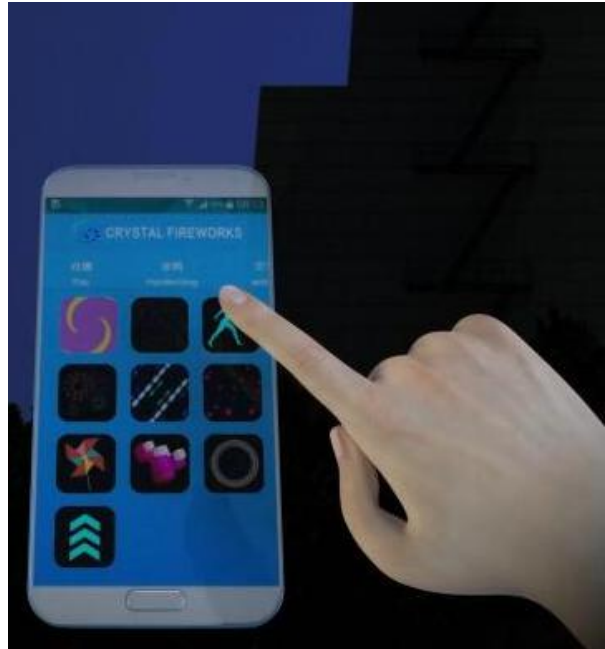

Application:

It is suitable for places in densely populated areas such as festivals of lights, large shopping malls, bridges, hotels, city squares, theme parks, commercial streets, entertainment venues, and tourist attractions. Realize night view viewing and human-machine interactive entertainment experience.

Installation

安装示意图/Installation diagram

安装方式一
Installation way

安装方式二
Installation way

Smart Phone APP Interaction

1. Use your mobile phone, enter the WeChat Mini Program by scanning the QR code on WeChat; 2. Choose one icon, click on the icon and slide upwards; 3. The corresponding crystal lamps item will display the content on demand.