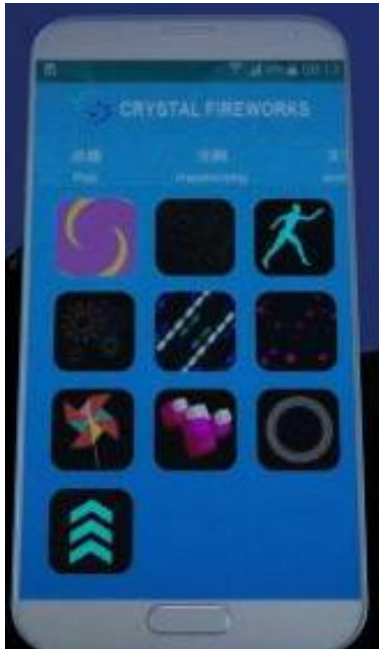

LED 3D Crystal Light

Product Features:

- Independent intellectual property rights, patent designs, special for engineering projects;
- Using SMD3535RGB high-bright full-color lamp beads, the luminous angle is large;
- Using PU glue to fill the glue, it is not easy to crack, and the product protection level is high;
- The wire and shell are made of cold-resistant, UV-resistant and flame-retardant materials, suitable for long-term outdoor use.

Installation

安装示意图/Installation diagram

安装方式一
Installation way

安装方式二
Installation way

Smart Phone APP Interaction

1. Use your mobile phone, enter the WeChat Mini Program by scanning the QR code on WeChat; 2. Choose one icon, click on the icon and slide upwards; 3. The corresponding crystal lamps item will display the content on demand.