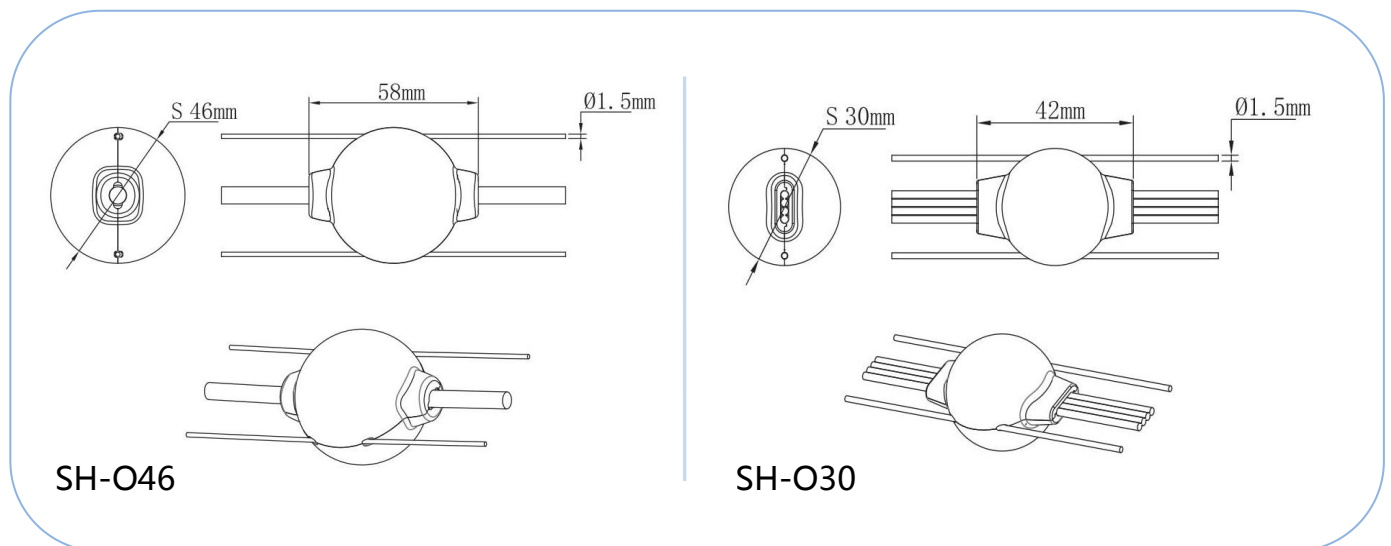

LED 3D Crystal Light

Product Features:

- Independent intellectual property rights, patent designs, special for engineering projects;
- Using SMD3535RGB high-bright full-color lamp beads, the luminous angle is large;
- Using PU glue to fill the glue, it is not easy to crack, and the product protection level is high;
- The wire and shell are made of cold-resistant, UV-resistant and flame-retardant materials, suitable for long-term outdoor use.

Size:

Product Data

Item	SH-O18	SH-O20			SH-030	SH-032	SH-035	SH-O46/SH-O50		
Input Voltage	DC12V	DC12V	DC15V	DC12V	DC12V/DC24V		DC12V	DC24V		
Wattage	0.7W	0.7W	0.5W	0.5W	0.7W	1.4W		1.4W	1.4W	1.3W
LED type	3535RGB*2	3535RGB/W*2 2835W/B/P*2			3535RGB*2	3535RGB*6 3535RGB*4	3535RGB*6	3535RGB*6/3535RGB*4 2835W*6		
Brightness	≥4.8CD	≥4.8CD			≥4.8CD	≥9.6CD	≥9.6CD	≥9.6CD		
Color Temp.	/	2700K/2200K/5700K			/		3000K/6000K			
Gray Grade	8 Bit 256 grade	8 Bit 256 grade			8 Bit 256 grade	8 Bit 256 grade		8 Bit 256 grade		
IC Number	UCS512C0/UCS1903B					UCS512B3				
Control mode	DMX transfer to TTL					DMX				
Chip Manufacturer	Sanan	Sanan/Osram			Sanan			Sanan/Osram		
Shell Material	Engineer/PC									
IP grade	IP65									
lifetime	≥30000H									
Beam Angle	≥120°									
Working Temp.	-20°C~+60°C									
Store Temp.	-40°C~+75°C									