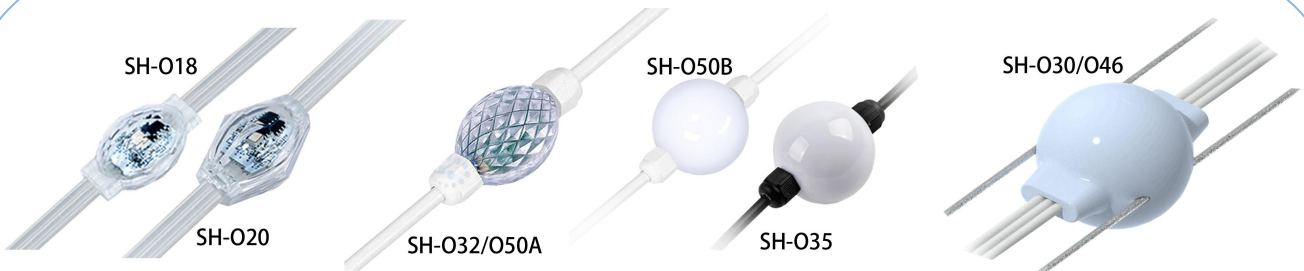

LED 3D Crystal Light

Product Features:

- Independent intellectual property rights, patent designs, special for engineering projects;
- Using SMD3535RGB high-bright full-color lamp beads, the luminous angle is large;
- Using PU glue to fill the glue, it is not easy to crack, and the product protection level is high;
- The wire and shell are made of cold-resistant, UV-resistant and flame-retardant materials, suitable for long-term outdoor use.

Size:

Product Data

Item	SH-O18	SH-O20			SH-030	SH-032	SH-035	SH-O46/SH-O50		
Input Voltage	DC12V	DC12V	DC15V	DC12V	DC12V/DC24V		DC12V	DC24V		
Wattage	0.7W	0.7W	0.5W	0.5W	0.7W	1.4W		1.4W	1.4W	1.3W
LED type	3535RGB*2	3535RGB/W*2 2835W/B/P*2			3535RGB*2	3535RGB*6 3535RGB*4	3535RGB*6	3535RGB*6/3535RGB*4 2835W*6		
Brightness	≥4.8CD	≥4.8CD			≥4.8CD	≥9.6CD	≥9.6CD	≥9.6CD		
Color Temp.	/	2700K/2200K/5700K			/		3000K/6000K			
Gray Grade	8 Bit 256 grade	8 Bit 256 grade			8 Bit 256 grade	8 Bit 256 grade		8 Bit 256 grade		
IC Number	UCS512C0/UCS1903B					UCS512B3				
Control mode	DMX transfer to TTL					DMX				
Chip Manufacturer	Sanan	Sanan/Osram			Sanan			Sanan/Osram		
Shell Material	Engineer/PC									
IP grade	IP65									
lifetime	≥30000H									
Beam Angle	≥120°									
Working Temp.	-20°C~+60°C									
Store Temp.	-40°C~+75°C									

Installation

安装示意图/Installation diagram

安装方式一
Installation way

安装方式二
Installation way

Smart Phone APP Interaction

1. Use your mobile phone, enter the WeChat Mini Program by scanning the QR code on WeChat; 2. Choose one icon, click on the icon and slide upwards; 3. The corresponding crystal lamps item will display the content on demand.