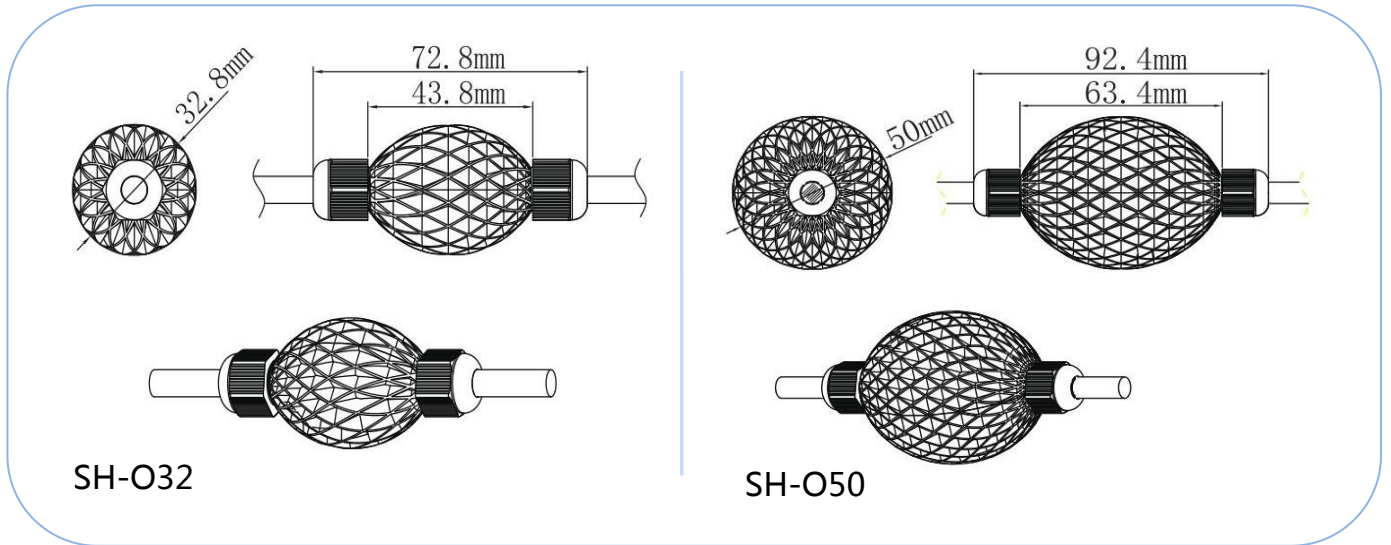

LED 3D Crystal Light

Product Features:

- Independent intellectual property rights, patent designs, special for engineering projects;
- Using SMD3535RGB high-bright full-color lamp beads, the luminous angle is large;
- Using PU glue to fill the glue, it is not easy to crack, and the product protection level is high;
- The wire and shell are made of cold-resistant, UV-resistant and flame-retardant materials, suitable for long-term outdoor use.

Size:

Product Data

Item	SH-O18	SH-O20			SH-030	SH-032	SH-035	SH-O46/SH-O50		
Input Voltage	DC12V	DC12V	DC15V	DC12V	DC12V/DC24V		DC12V	DC24V		
Wattage	0.7W	0.7W	0.5W	0.5W	0.7W	1.4W		1.4W	1.4W	1.3W
LED type	3535RGB*2	3535RGB/W*2 2835W/B/P*2			3535RGB*2	3535RGB*6 3535RGB*4	3535RGB*6	3535RGB*6/3535RGB*4 2835W*6		
Brightness	≥4.8CD	≥4.8CD			≥4.8CD	≥9.6CD	≥9.6CD	≥9.6CD		
Color Temp.	/	2700K/2200K/5700K			/		3000K/6000K			
Gray Grade	8 Bit 256 grade	8 Bit 256 grade			8 Bit 256 grade	8 Bit 256 grade		8 Bit 256 grade		
IC Number	UCS512C0/UCS1903B					UCS512B3				
Control mode	DMX transfer to TTL					DMX				
Chip Manufacturer	Sanan	Sanan/Osram			Sanan			Sanan/Osram		
Shell Material	Engineer/PC									
IP grade	IP65									
lifetime	≥30000H									
Beam Angle	≥120°									
Working Temp.	-20°C~+60°C									
Store Temp.	-40°C~+75°C									

Installation

安装示意图/Installation diagram

安装方式一
Installation way

安装方式二
Installation way

Smart Phone APP Interaction

1. Use your mobile phone, enter the WeChat Mini Program by scanning the QR code on WeChat; 2. Choose one icon, click on the icon and slide upwards; 3. The corresponding crystal lamps item will display the content on demand.