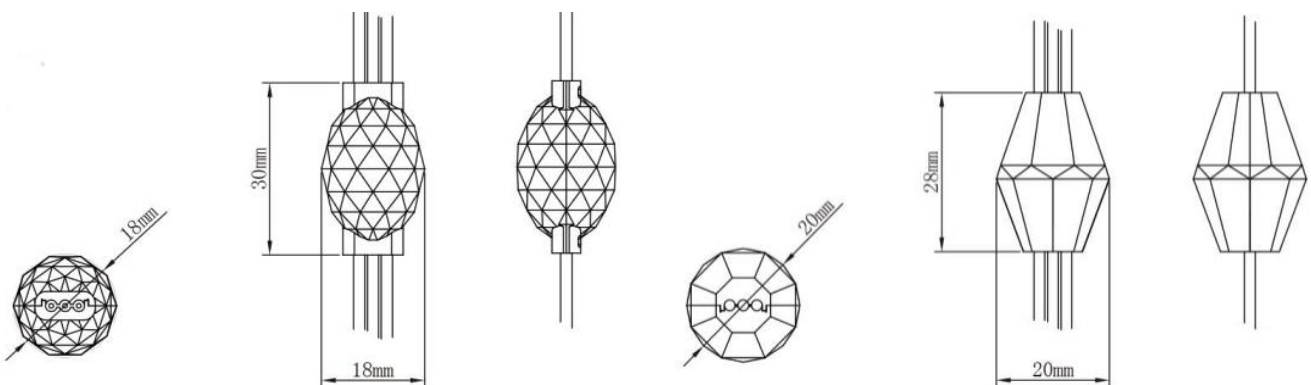

LED 3D Crystal Light

Product Features:

- Independent intellectual property rights, patent designs, special for engineering projects;
- Using SMD3535RGB high-bright full-color lamp beads, the luminous angle is large;
- Using PU glue to fill the glue, it is not easy to crack, and the product protection level is high;
- The wire and shell are made of cold-resistant, UV-resistant and flame-retardant materials, suitable for long-term outdoor use.

Size:

Product Data

Item	SH-O18	SH-O20			SH-030	SH-032	SH-035	SH-O46/SH-O50		
Input Voltage	DC12V	DC12V	DC15V	DC12V	DC12V/DC24V		DC12V	DC24V		
Wattage	0.7W	0.7W	0.5W	0.5W	0.7W	1.4W		1.4W	1.4W	1.3W
LED type	3535RGB*2	3535RGB/W*2 2835W/B/P*2			3535RGB*2	3535RGB*6 3535RGB*4	3535RGB*6	3535RGB*6/3535RGB*4 2835W*6		
Brightness	≥4.8CD	≥4.8CD			≥4.8CD	≥9.6CD	≥9.6CD	≥9.6CD		
Color Temp.	/	2700K/2200K/5700K			/		3000K/6000K			
Gray Grade	8 Bit 256 grade	8 Bit 256 grade			8 Bit 256 grade	8 Bit 256 grade		8 Bit 256 grade		
IC Number	UCS512C0/UCS1903B					UCS512B3				
Control mode	DMX transfer to TTL					DMX				
Chip Manufacturer	Sanan	Sanan/Osram			Sanan			Sanan/Osram		
Shell Material	Engineer/PC									
IP grade	IP65									
lifetime	≥30000H									
Beam Angle	≥120°									
Working Temp.	-20°C~+60°C									
Store Temp.	-40°C~+75°C									