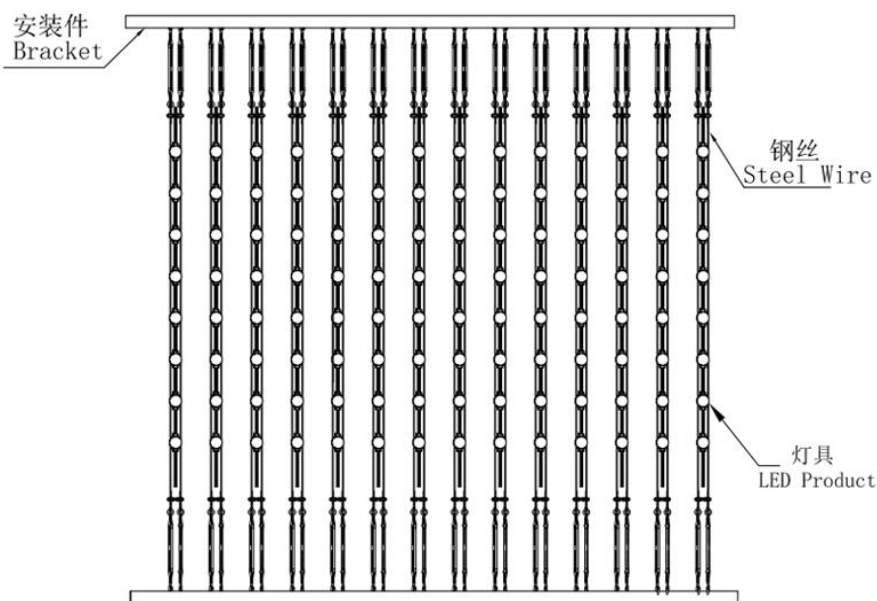

LED 3D Crystal Light

Product Features:

- Independent intellectual property rights, patent designs, special for engineering projects;
- Using SMD3535RGB high-bright full-color lamp beads, the luminous angle is large;
- Using PU glue to fill the glue, it is not easy to crack, and the product protection level is high;
- The wire and shell are made of cold-resistant, UV-resistant and flame-retardant materials, suitable for long-term outdoor use.

Size:

Product Data

Item	SH-O18	SH-O20			SH-030	SH-032	SH-035	SH-O46/SH-O50		
Input Voltage	DC12V	DC12V	DC15V	DC12V	DC12V/DC24V		DC12V	DC24V		
Wattage	0.7W	0.7W	0.5W	0.5W	0.7W	1.4W		1.4W	1.4W	1.3W
LED type	3535RGB*2	3535RGB/W*2 2835W/B/P*2			3535RGB*2	3535RGB*6 3535RGB*4	3535RGB*6	3535RGB*6/3535RGB*4 2835W*6		
Brightness	≥4.8CD	≥4.8CD			≥4.8CD	≥9.6CD	≥9.6CD	≥9.6CD		
Color Temp.	/	2700K/2200K/5700K			/		3000K/6000K			
Gray Grade	8 Bit 256 grade	8 Bit 256 grade			8 Bit 256 grade	8 Bit 256 grade		8 Bit 256 grade		
IC Number	UCS512C0/UCS1903B					UCS512B3				
Control mode	DMX transfer to TTL					DMX				
Chip Manufacturer	Sanan	Sanan/Osram			Sanan			Sanan/Osram		
Shell Material	Engineer/PC									
IP grade	IP65									
lifetime	≥30000H									
Beam Angle	≥120°									
Working Temp.	-20°C~+60°C									
Store Temp.	-40°C~+75°C									

Installation

安装示意图/Installation diagram

安装方式一
Installation way

安装方式二
Installation way

Smart Phone APP Interaction

1. Use your mobile phone, enter the WeChat Mini Program by scanning the QR code on WeChat; 2. Choose one icon, click on the icon and slide upwards; 3. The corresponding crystal lamps item will display the content on demand.