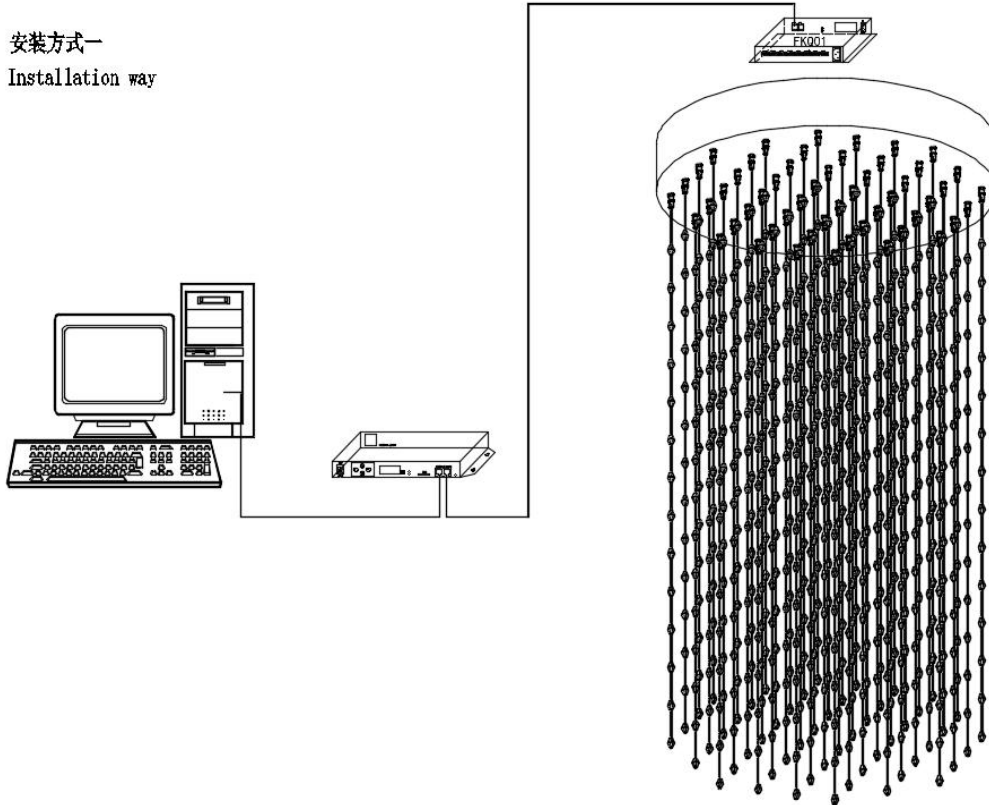

LED 3D Crystal Light

Product Features:

- Independent intellectual property rights, patent designs, special for engineering projects;
- Using SMD3535RGB high-bright full-color lamp beads, the luminous angle is large;
- Using PU glue to fill the glue, it is not easy to crack, and the product protection level is high;
- The wire and shell are made of cold-resistant, UV-resistant and flame-retardant materials, suitable for long-term outdoor use.

Size:

Product Data

Item	SH-O18	SH-O20			SH-030	SH-032	SH-035	SH-O46/SH-O50		
Input Voltage	DC12V	DC12V	DC15V	DC12V	DC12V/DC24V		DC12V	DC24V		
Wattage	0.7W	0.7W	0.5W	0.5W	0.7W	1.4W		1.4W	1.4W	1.3W
LED type	3535RGB*2	3535RGB/W*2 2835W/B/P*2			3535RGB*2	3535RGB*6 3535RGB*4	3535RGB*6	3535RGB*6/3535RGB*4 2835W*6		
Brightness	≥4.8CD	≥4.8CD			≥4.8CD	≥9.6CD	≥9.6CD	≥9.6CD		
Color Temp.	/	2700K/2200K/5700K			/		3000K/6000K			
Gray Grade	8 Bit 256 grade	8 Bit 256 grade			8 Bit 256 grade	8 Bit 256 grade		8 Bit 256 grade		
IC Number	UCS512C0/UCS1903B					UCS512B3				
Control mode	DMX transfer to TTL					DMX				
Chip Manufacturer	Sanan	Sanan/Osram			Sanan			Sanan/Osram		
Shell Material	Engineer/PC									
IP grade	IP65									
lifetime	≥30000H									
Beam Angle	≥120°									
Working Temp.	-20°C~+60°C									
Store Temp.	-40°C~+75°C									

Installation

安装示意图/Installation diagram

安装方式一
Installation way

安装方式二
Installation way

Smart Phone APP Interaction

1. Use your mobile phone, enter the WeChat Mini Program by scanning the QR code on WeChat; 2. Choose one icon, click on the icon and slide upwards; 3. The corresponding crystal lamps item will display the content on demand.