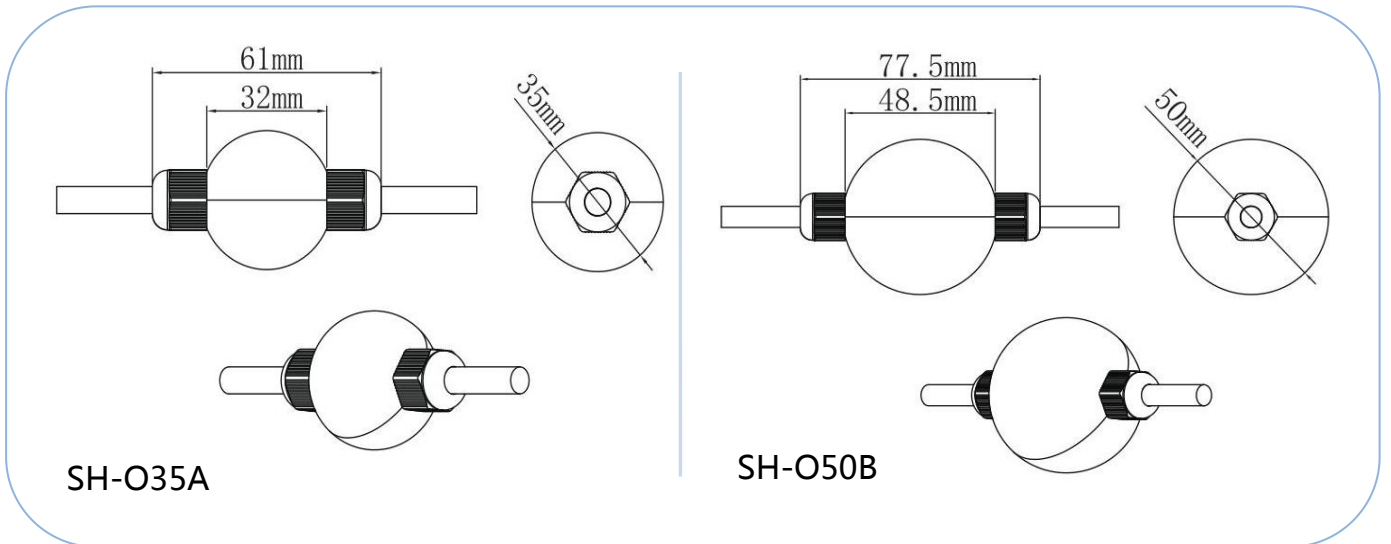

LED 3D Crystal Light

Product Features:

- Independent intellectual property rights, patent designs, special for engineering projects;
- Using SMD3535RGB high-bright full-color lamp beads, the luminous angle is large;
- Using PU glue to fill the glue, it is not easy to crack, and the product protection level is high;
- The wire and shell are made of cold-resistant, UV-resistant and flame-retardant materials, suitable for long-term outdoor use.

Size:

Product Data

Item	SH-O18	SH-O20			SH-030	SH-032	SH-035	SH-O46/SH-O50		
Input Voltage	DC12V	DC12V	DC15V	DC12V	DC12V/DC24V		DC12V	DC24V		
Wattage	0.7W	0.7W	0.5W	0.5W	0.7W	1.4W		1.4W	1.4W	1.3W
LED type	3535RGB*2	3535RGB/W*2 2835W/B/P*2			3535RGB*2	3535RGB*6 3535RGB*4	3535RGB*6	3535RGB*6/3535RGB*4 2835W*6		
Brightness	≥4.8CD	≥4.8CD			≥4.8CD	≥9.6CD	≥9.6CD	≥9.6CD		
Color Temp.	/	2700K/2200K/5700K			/		3000K/6000K			
Gray Grade	8 Bit 256 grade	8 Bit 256 grade			8 Bit 256 grade	8 Bit 256 grade		8 Bit 256 grade		
IC Number	UCS512C0/UCS1903B					UCS512B3				
Control mode	DMX transfer to TTL					DMX				
Chip Manufacturer	Sanan	Sanan/Osram			Sanan			Sanan/Osram		
Shell Material	Engineer/PC									
IP grade	IP65									
lifetime	≥30000H									
Beam Angle	≥120°									
Working Temp.	-20°C~+60°C									
Store Temp.	-40°C~+75°C									